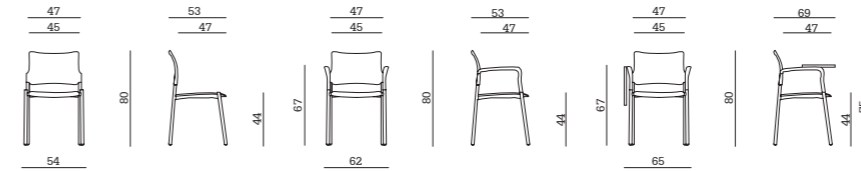

ЦВЕТА ПОЛИПРОПИЛЕНА/POLYPROPYLENE COLOURS/COULEURS POLYPROPYLENE

ОПЦИИ

ВЕС И РАЗМЕРЫ/WEIGHTS AND SIZES/POIDS ET DIMENSIONS

Urban Plastic 01
объем/volume/volume
0,45 m³
вес/weight/poids
24 Kg
упаковка/pack/emballage
4 шт per box

Urban Plastic 02
объем/volume/volume
0,45 m³
вес/weight/poids
26 Kg
упаковка/pack/emballage
4 шт per box

Urban Plastic 03
объем/volume/volume
0,45 m³
вес/weight/poids
30 Kg
упаковка/pack/emballage
4 шт per box